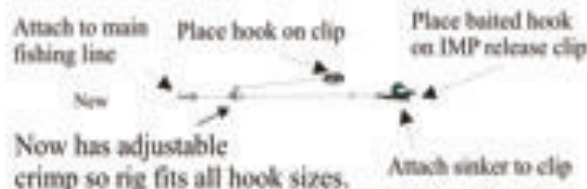

Breakaway Rigs

There are four different styles of our clip down rigs. All our rigs are designed so they will set the hook automatically at long distances.

Any rig with PRIG in the product code is a Pulley Rig. The leader to the sinker feeds through the eye of the swivel that attaches to the main fishing line. This rig allows considerable movement before the fish will feel the hook set.