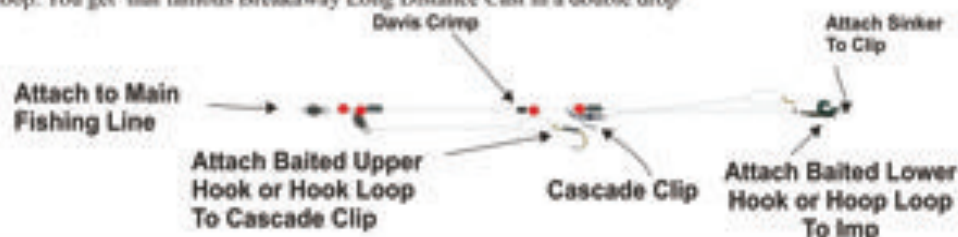

Breakaway Rigs

There are four different styles of our clip down rigs. All our rigs are designed so they will set the hook automatically at long distances.

Any rig with PRIG in the product code is a Pulley Rig. The leader to the sinker feeds through the eye of the swivel that attaches to the main fishing line. This rig allows considerable movement before the fish will feel the hook set.

Any rig with LRFF in the product code is a Long Range Fish Finder. The fish finder element is: The trap bead for the hook leader is placed lower on the sinker leader to allow movement when the fish takes the bait.

Any rig with FOR in the product code is a Far Out Rig. The rig has a trapped hook leader. This is a better design for bottom feeding fish. The rig keeps the bait nearer the bottom.

Breakaway offers several NEW Double Drop Rigs (Any Rig with DC in the product code) for specialized applications. These new rigs provide double clip down using a lower IMP and center Cascade Clip. Adjustable Davis Crimps are provided so you can clip down the hook or the hook loop. You get that famous Breakaway Long Distance Cast in a double drop rig!