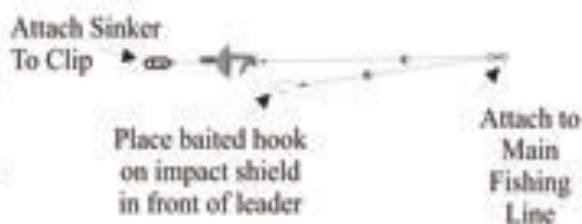

Breakaway Rigs

There are four different styles of our clip down rigs. All our rigs are designed so they will set the hook automatically at long distances.

Any rig with PRIG in the product code is a Pulley Rig. The leader to the sinker feeds through the eye of the swivel that attaches to the main fishing line. This rig allows considerable movement before the fish will feel the hook set.