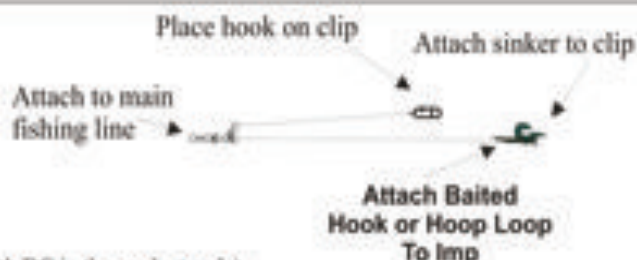

Breakaway Rigs

There are four different styles of our clip down rigs. All our rigs are designed so they will set the hook automatically at long distances.

Any rig with PRIG in the product code is a Pulley Rig. The leader to the sinker feeds through the eye of the swivel that attaches to the main fishing line. This rig allows considerable movement before the fish will feel the hook set.

Any rig with LRFF in the product code is a Long Range Fish Finder. The fish finder element is: The trap bead for the hook leader is placed lower on the sinker leader to allow movement when the fish takes the bait.

Any rig with FOR in the product code is a Far Out Rig. The rig has a trapped hook leader. This is a better design for bottom feeding fish. The rig keeps the bait nearer the bottom.

Breakaway offers several NEW Double Drop Rigs (Any Rig with DC in the product code) for specialized applications. These new rigs provide double clip down using a lower IMP and center Cascade Clip. Adjustable Davis Crimps are provided so you can clip down the hook or the hook loop. You get that famous Breakaway Long Distance Cast in a double drop rig!